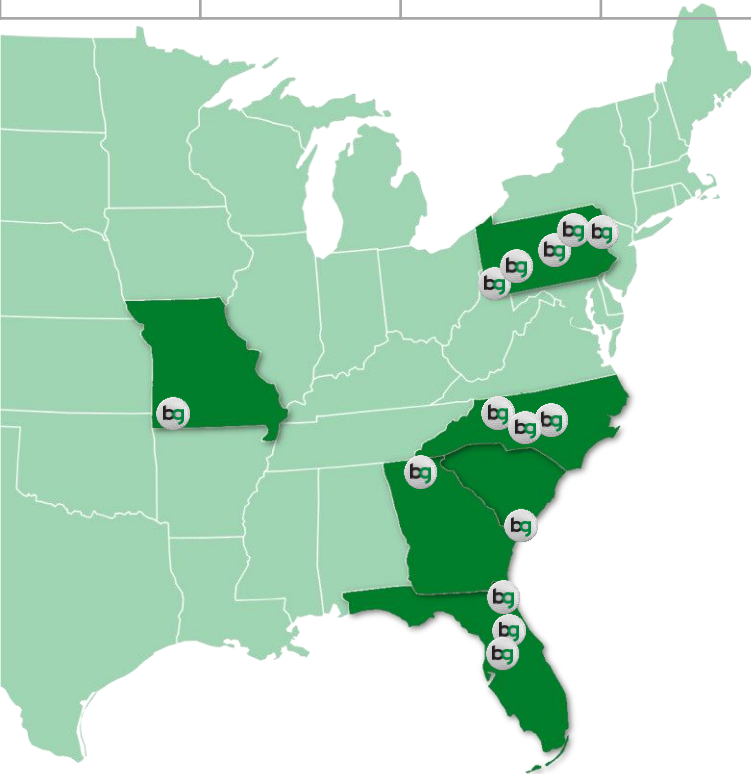

browngolf RECIPROCAL PROGRAM

	North & South Carolina	Florida	Pennsylvania	Georgia	Missouri	Dolphin Head Great Bear Palmetto Hall Palisades CC	Orange Lake
In Season \$39	Mar, Apr, May, Oct	Dec, Jan, Feb, Mar, Apr	May, June, July, Aug, Sept			\$49 Mar, Apr, May, Oct, Nov	\$49 Oct, Nov, Dec, Jan, Feb, Mar, Apr
Off Season \$29	All Other Months	All Other Months	All Other Months	All Other Months	All Other Months	\$39 All Other Months	\$39 All Other Months

As a member of a Brown Golf club, you are automatically granted full access to all Brown Golf Clubs. This program is available any day during the week and the cost to play another course under this program is very affordable.